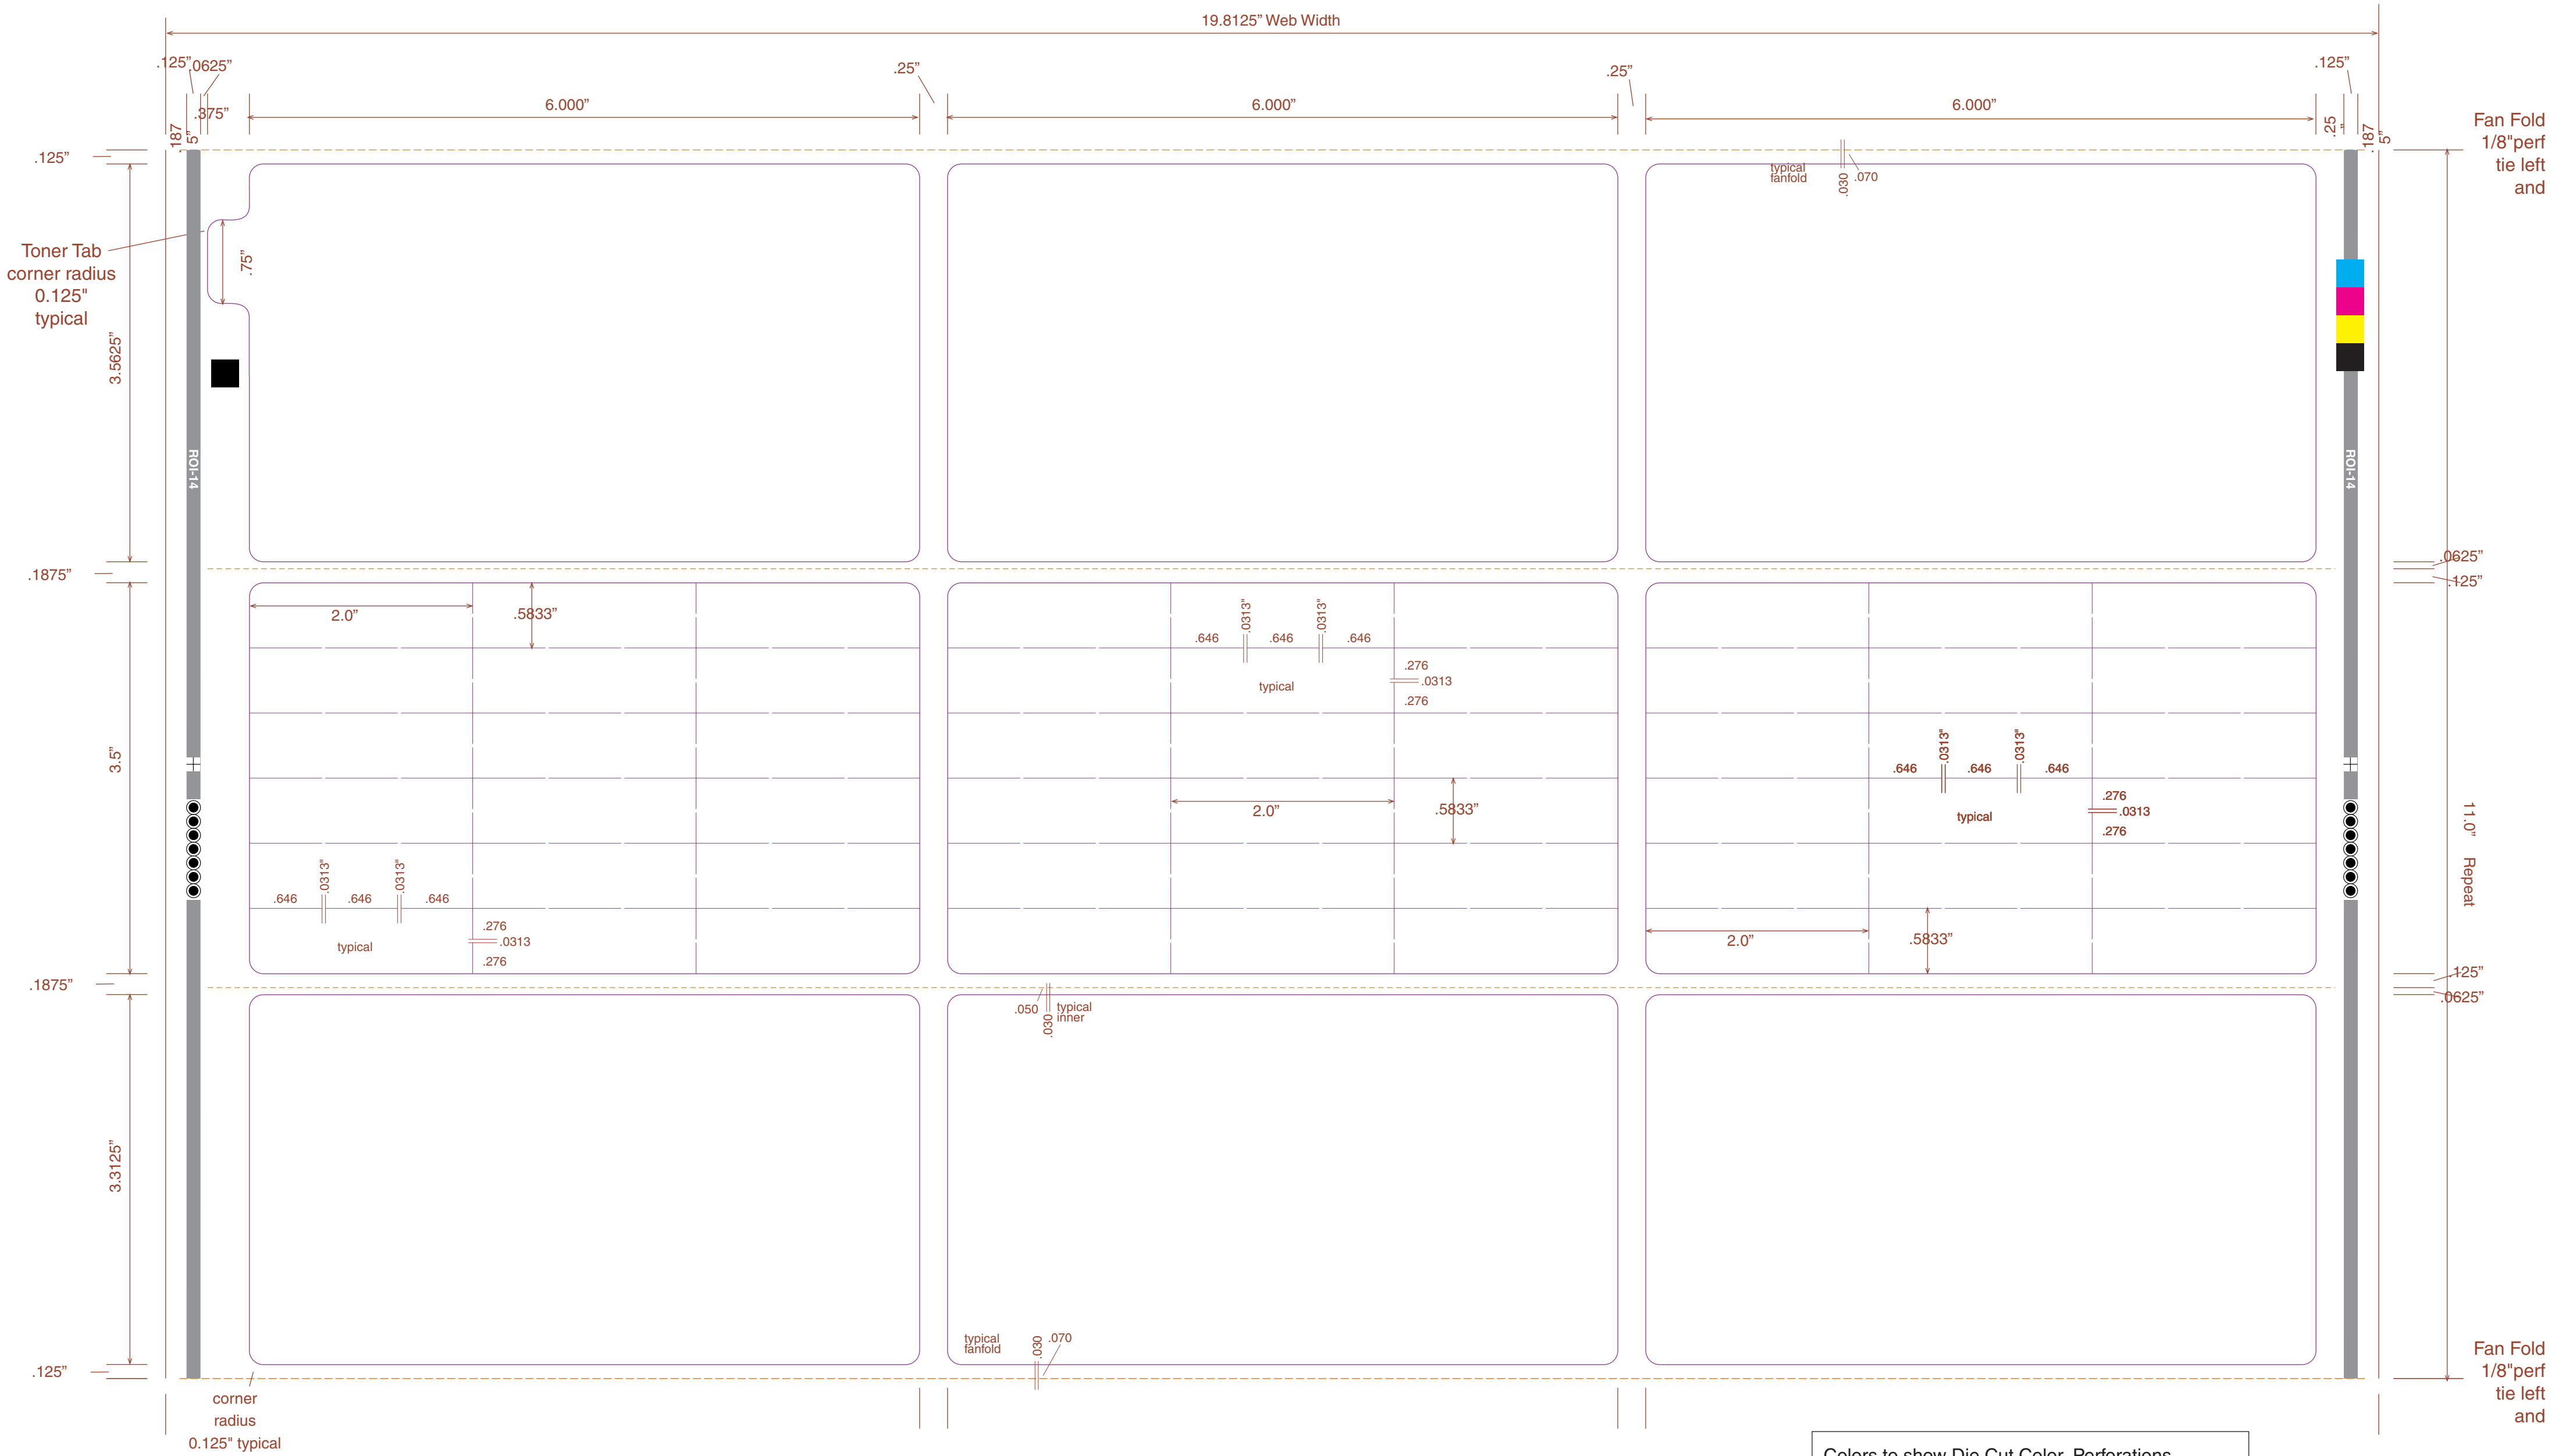

ASPEC20-23
ASPEC20-24
(19.8125" x 11.0")

19.8125" Web Width

Fan Fold
1/8" perf
tie left
and

11.0" Repeat

Fan Fold
1/8" perf
tie left
and

Colors to show Die Cut Color, Perforations,

Die Cut	Perforation	Marks